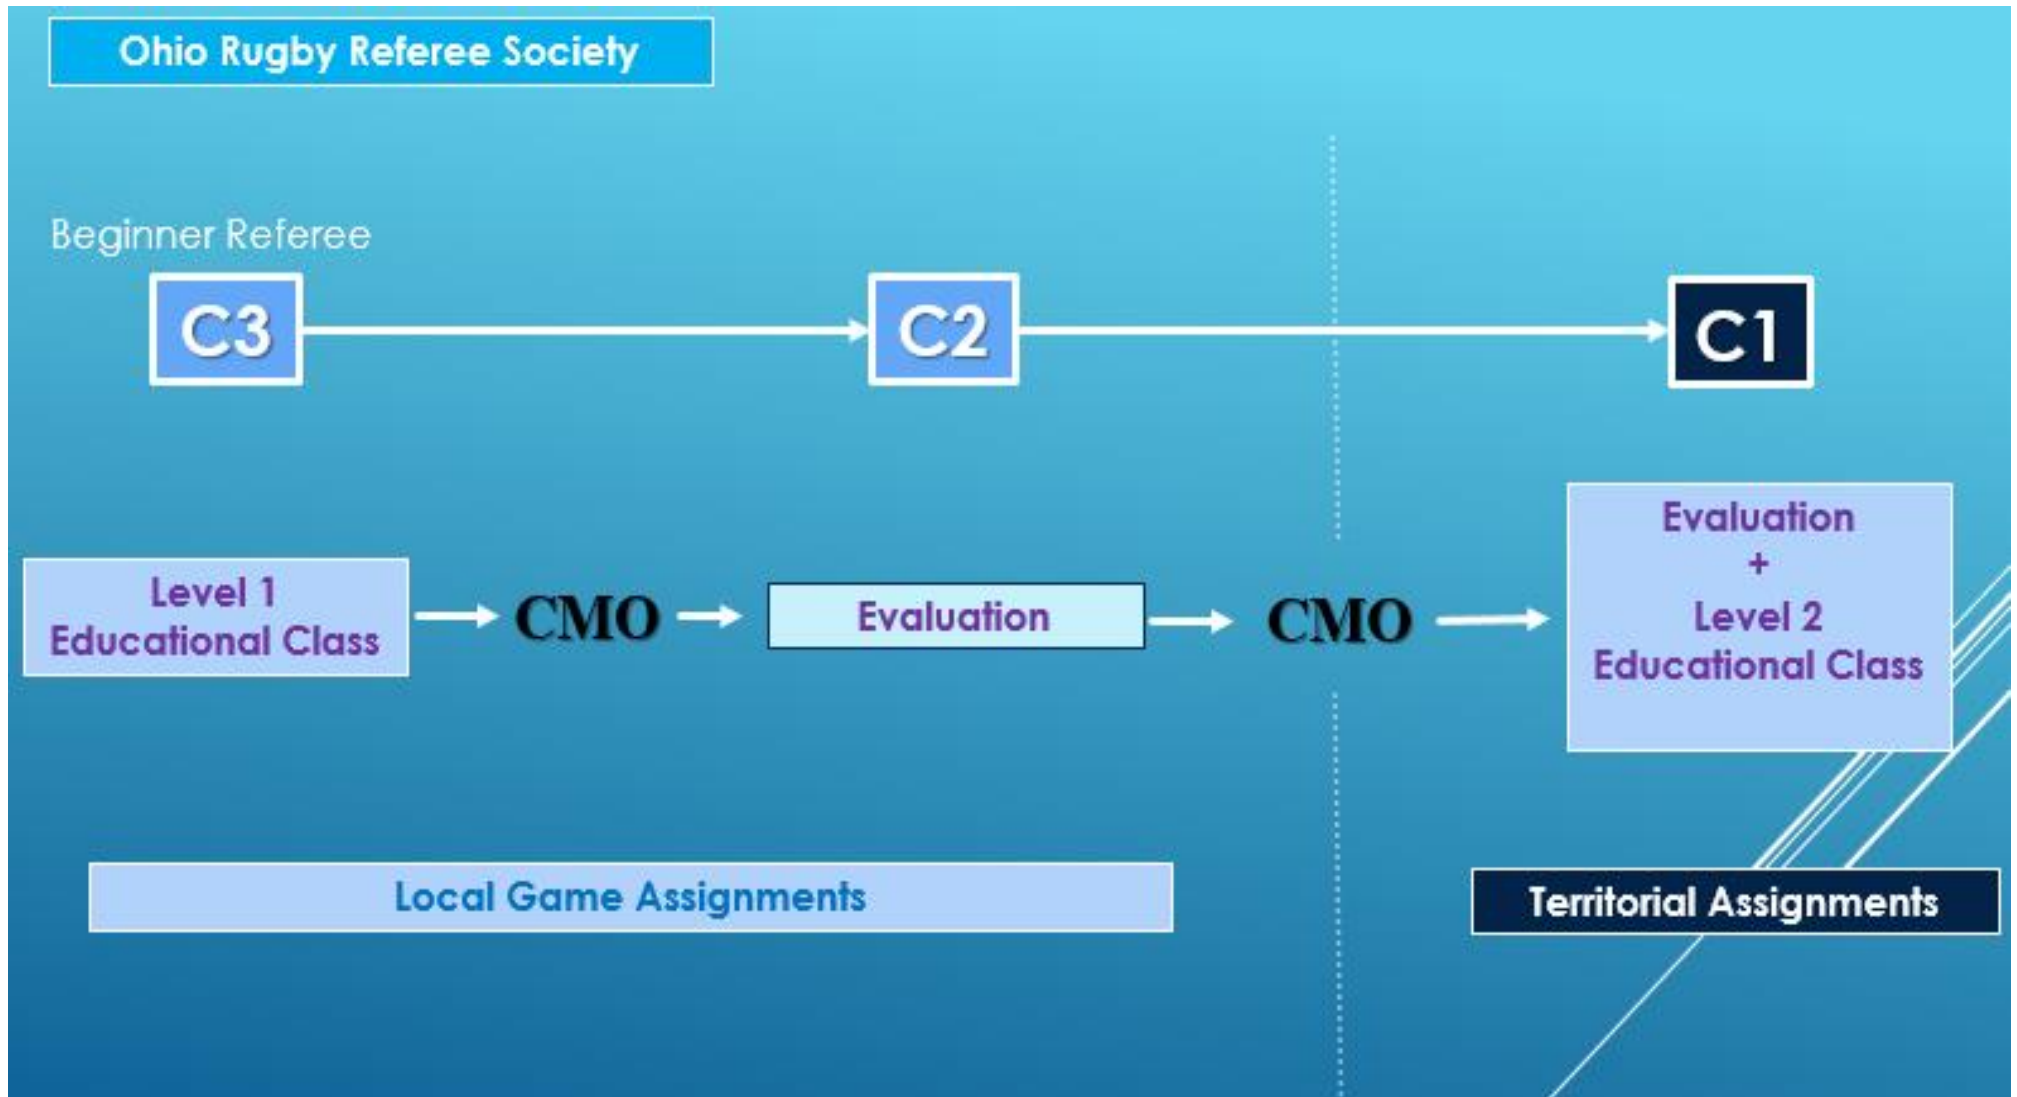

# REFEREE PROMOTION CHART

L1 Class required to referee contact rugby at all levels.

L2 Class required for promotion to C1 Status.

- Please see Competencies I and II under the "resources" tab of the Ohio rugby referees society website